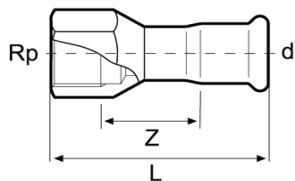

Manicotto misto - filetto femmina

Adaptor with female thread

Übergangsmuffe I.G.

Code	d - Rp	L	Z	 g	MOQ
S80NB-LBP	12-Rp ³ / ₈	49	21	52	100
S80PB-LBP	12-Rp ¹ / ₂	52	24	54	100
S80PC-LBP	15-Rp ¹ / ₂	54	21	60	100
S80QC-LBP	15-Rp ³ / ₄	67	33	91	60
S80PD-LBP	18-Rp ¹ / ₂	52	19	60	100
S80QD-LBP	18-Rp ³ / ₄	58	24	88	100
S80PE-LBP	22-Rp ¹ / ₂	52	17	84	100
S80QE-LBP	22-Rp ³ / ₄	57	21	88	100
S80RE-LBP	22-Rp1	70	31	122	80
S80QF-LBP	28-Rp ³ / ₄	73	36	112	80
S80RF-LBP	28-Rp1	63	23	123	80
S80SF-LBP	28-Rp1 ¹ / ₄	81	40	205	50
S80RG-LBP	35-Rp1	82	39	150	50
S80SG-LBP	35-Rp1 ¹ / ₄	72	28	203	50
S80TG-LBP	35-Rp1 ¹ / ₂	83	39	294	50
S80SH-LBP	42-Rp1 ¹ / ₄	95	46	251	20
S80TH-LBP	42-Rp1 ¹ / ₂	75	26	296	30
S80TJ-LBP	54-Rp1 ¹ / ₂	105	51	373	20
S80VJ-LBP	54-Rp2	85	26	400	20